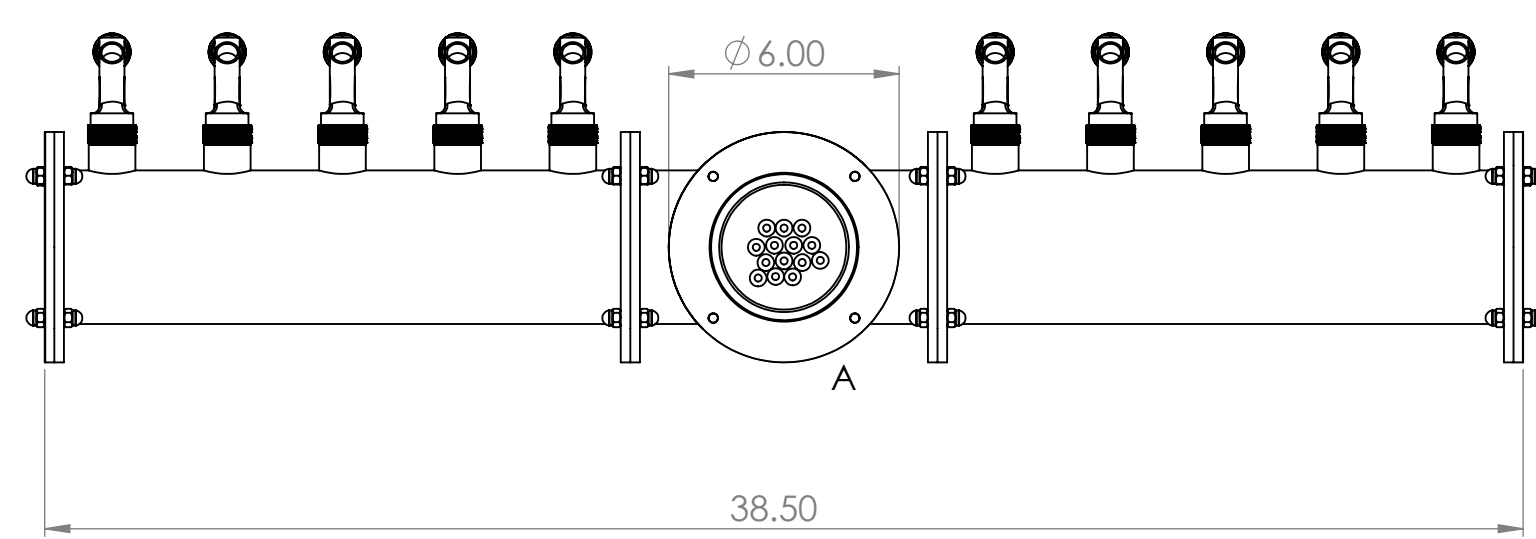

Isometric View
(For reference purpose only)

Suggested Drip Tray:
 BB701339 - 39" x 7" BSS Drip Tray
 BB702439 - 39" x 7" BSS Spray Drip Tray

Name		Date		Title:	
Drawn By:	Chillmax Beverages Solutions,LLC	11/22/2024		10T(3"OC) CANDY COPPER CONDOR "T" CH-MX CLD	
Approved By:	Production Manager				
Material:	304 SS	Finish:	CANDY COPPER	Part Number:	Revision:
Unless otherwise mentioned, dimensions are inches.				BB101810-CC-10GC	
				Scale: 1:5	