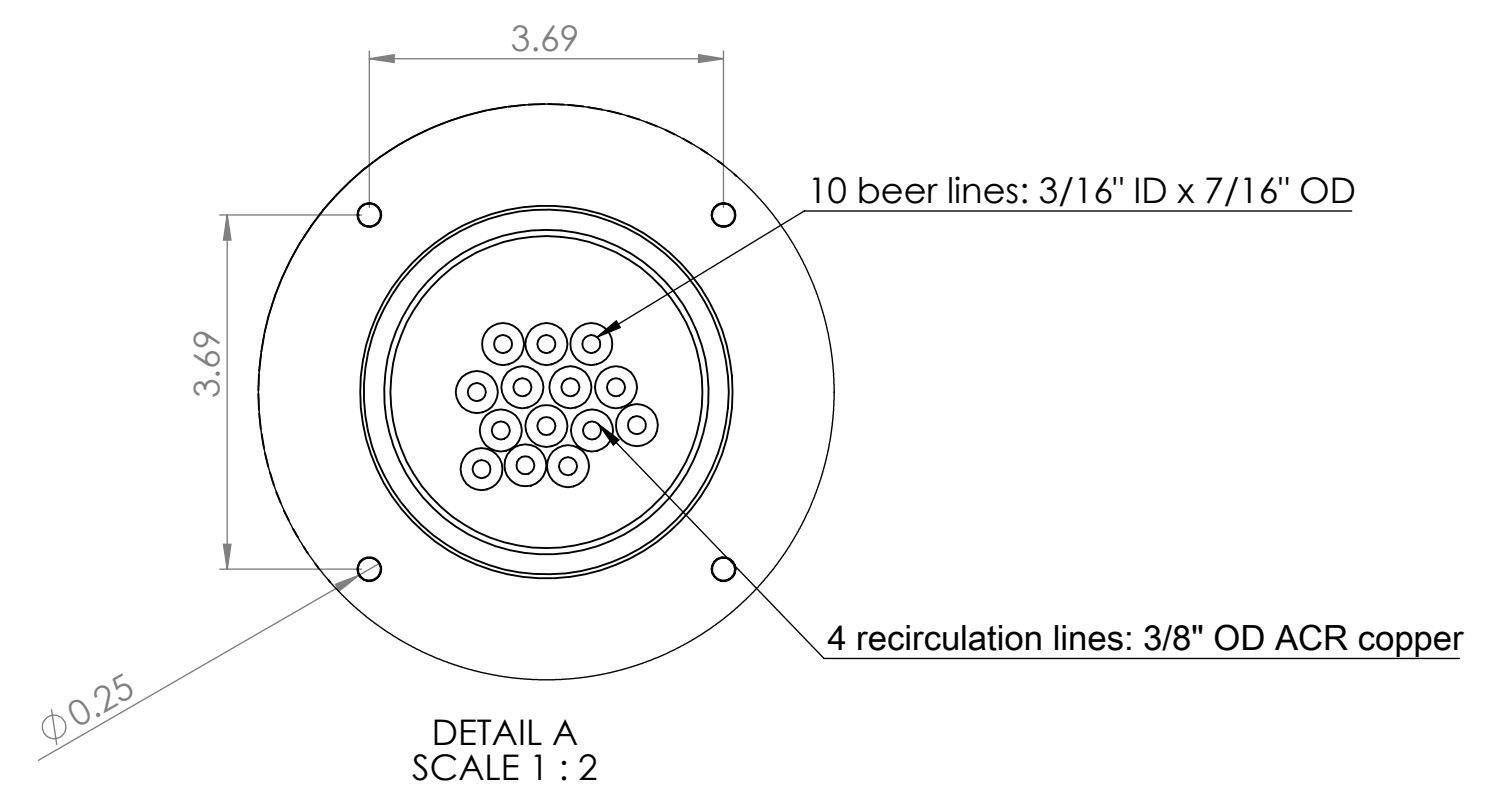

Isometric View
(For reference purpose only)

Suggested Drip Tray:
 BB701339 - 39" x 7" BSS Drip Tray
 BB702439 - 39" x 7" BSS Spray Drip Tray

Name		Date		Title:	
Drawn By:	Chillmax Beverages Solutions,LLC	11/22/2024		10T(3"OC) CANDY COPPER CONDOR "T" CH-MX CLD	
Approved By:	Production Manager				
Material:	304 SS	Finish:	CANDY COPPER	Part Number:	Revision:
Unless otherwise mentioned, dimensions are inches.				BB101810-CC-10GC	
				Scale: 1:5	